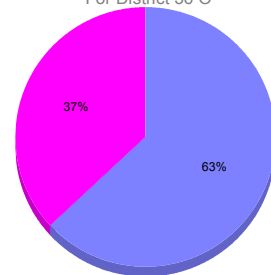

Membership Results 2011-2012

Goal, New, Dropped, Gain/Loss

Comparison of Membership Gain/Loss

Current Year Compared to the Previous Year

Gender Comparison 2010-2011

For District 36 O

Oct/Nov/Dec

■ Male ■ Female