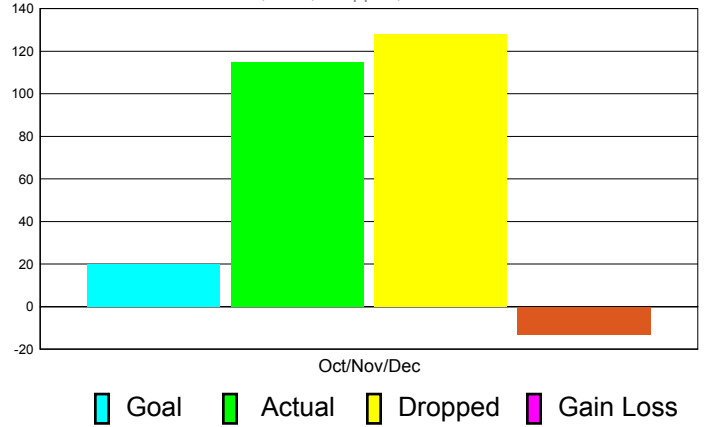

Membership Results 2011-2012

Goal, New, Dropped, Gain/Loss